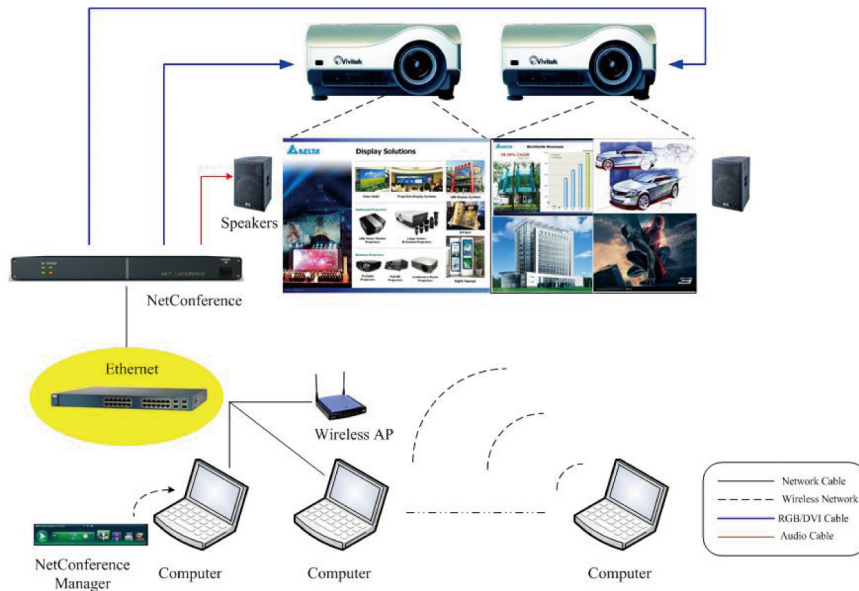

Specification

General Specifications

Audio_Video Features	
Signal Stream Input	RJ-45
Network Bandwidth	100M BASE-T
Network Protocol	TCP/IP, UDP, DHCP
CODEC	NetPixel Engine v1.1
Decoding frame Rate	Max @ 30 fps/1~30 fps adjustable (The frame rate is determined by the CPU speed and network bandwidth)
Display Bandwidth(30fps)	Graphics:Avg 1 Mbps (0.8~2M bps) Full Screen Video:Avg 10.0Mbps (8.0~12.0M bps)
Display Mode	Single: One user occupy the display only Mosaic: Each channel support Max 4 user display with 2x2 Mosaic mode Multi-task: One current and three historical pictures could be shown in one screen Joint Display: User could show a large picture with a set of displays (i.e display wall); Multi-casting: User could show the picture on many displays at the same time;
Play Mode	Text Mode: Highest picture quality (Lossless) for text information display with 1fps Presentation Mode: High picture quality (near lossless) for presentation application with 15fps Video Mode: Standard picture quality for fluent video display with 25fps User Define: User select picture quality and frame rate
Picture Quality2	Highest Quality: for text information display High Quality: for presentation documents display Standard Quality: for video display
Video Out Signal SPEC.	
RGB Resolution	Analog/Digital 1024 x 768 @60Hz
Color Depth	24 bits color
Scanning	Progress
Aspect Ratio	4:3
Operating Frequency	48.4KHz/60Hz
Channel No	2
Audio Out Signal SPEC.	
Sound Format	Analog Stereo
Audio Out Terminal	Mini-Jack
Channel No	2
OS for Conference Manager	Win XP, Vista, Windows7
AC Power Supply	100-240Vac Typical @ 220Vac, 50/60 Hz
DC Power Supply	N/A
Regulation	UL, cUL, TUV-GS, CB, EK, CB,CE, FCC, CCC
Dimension (H x W x D)	436mm x43mm x 200mm(WxHxD)
Net Weight(Typical)	<2.7 kg
Gross Weight	<4.3 kg

Terminal

AV Interface		Control Interface	
Data In: Network Stream	RJ-45 x 2	RS-232 (F/M)	YES
Data Out	DVI-I (V1.3) x 2	Power Interface	AC Power Input
Audio Out	Mini-Jack x 2		AC Inlet
			AC Switch
LED Indicators			
Power	Green x 1		
Channel	Green x 2		
Status	2 Colors x 2 (Green=ok, Red=Error, Red/Green Flicker=Booting)		

*All specifications are subject to change without prior notice.

Delta Group website : www.deltaww.com
Product website : www.deltadisplays.com
Contact E-mail : VW.Sales@deltadisplays.com

Europe

NETHERLANDS

Delta Electronics Europe
Zandsteen 15, 2132 MZ Hoofddorp,
The Netherlands

SLOVAKIA

Delta Electronics (Slovakia) s.r.o.
Priemyselna ulica 4600/1
018 41 Dubnica nad Vahom Slovakia

North America

USA

Delta Products Corporation
Fremont Office
4405 Cushing Parkway, Fremont,
CA 94538, U.S.A.

Portland Office

15125 SW Koll Parkway, Suite K,
Beaverton, OR 97006, U.S.A.

Asia

JAPAN

Delta Electronics (Japan), Inc.
Delta Shibadaimon Building, 2-1-14
Shibadaimon, Minato-Ku, Tokyo,
105-0012, Japan

TAIWAN

Delta Electronics, Inc.
186 Ruey Kuang Road, Neihu, Taipei
11491, Taiwan

KOREA